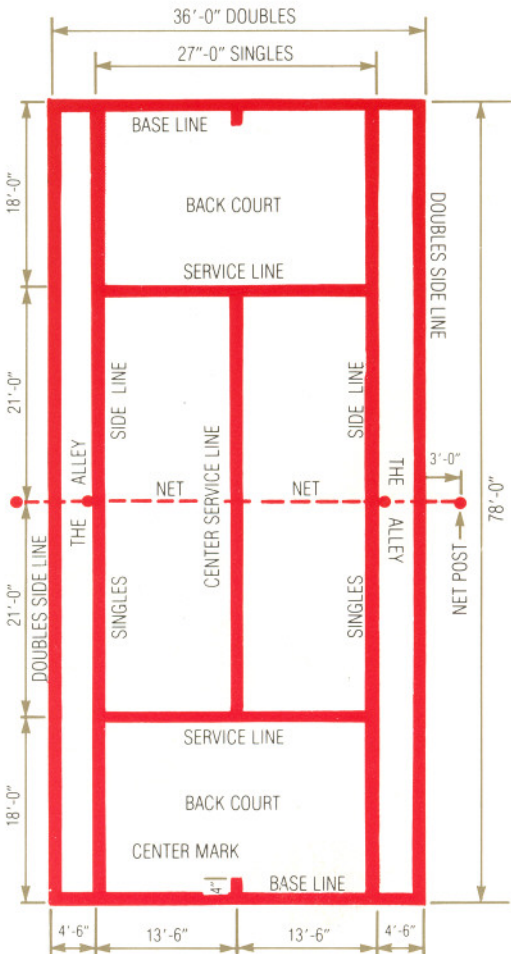

## STANDARD COURT DIMENSIONS

**CONICA** ALWAYS ON TOP.

SYNTHETIC SURFACE PRODUCTS

P.O. Box 160, 109 Conica Lane, Harmony, PA 16037  
 (412) 452-1330 Fax: (412) 452-5810